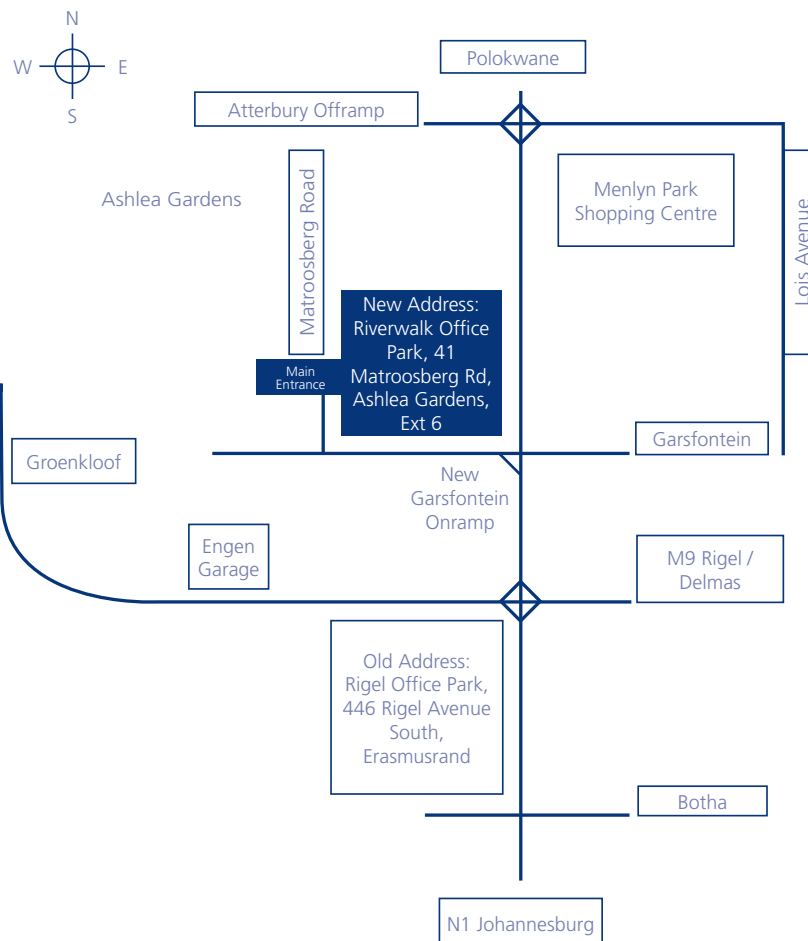

Change of Address

As of 1 October 2009 the FSB's new home will be:

Riverwalk Office Park, Block B
41 Matroosberg Road (Corner of Garsfontein and Matroosberg roads)
Ashlea Gardens, Extension 6
Menlo Park
Pretoria
South Africa
0081

Directions:

From Johannesburg N1

Follow the N1 North (Ben Schoeman), direction Pietersburg (Polokwane). Pass Rigel off ramp (OLD FSB). Continue on the N1 toward Polokwane. Take the New Garsfontein off ramp. Turn left into Garsfontein Road. Turn right into Matroosberg Road. Look for Riverwalk Office Park on your right hand side. Enter the boom gates. The FSB is in Block B.

From Polokwane

Follow the N1 south towards Johannesburg. Take the Atterbury Off ramp. Turn left into Atterbury. Turn right into Lois Avenue also spelt Louis. Land mark - Menlyn Park Shopping Centre will be on your RHS Turn right into Garsfontein road. Turn right into Matroosberg Road. Look for Riverwalk Office Park on your RHS. Enter the boom gates. The FSB is in Block B.